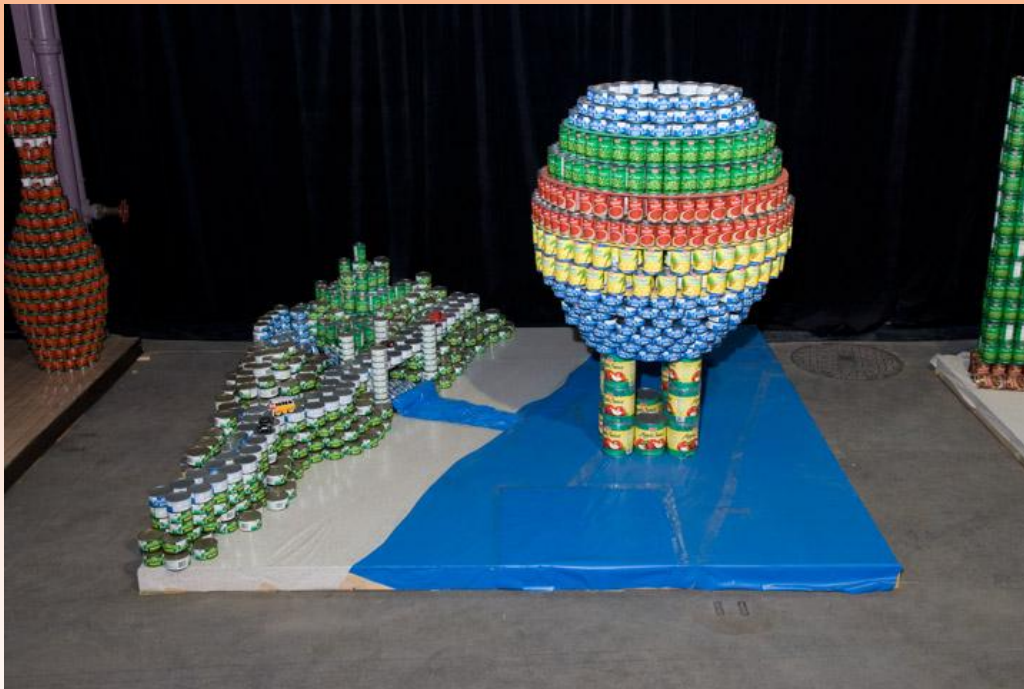

Canstruction of Central Pennsylvania

TITLE: Flying High to Fight Hunger

American Society of Highway Engineers – Harrisburg

The ASHE – Harrisburg Section is ***Flying High to Fight Hunger*** across Central PA! The team designed and constructed this colorful hot air balloon out of 1400 cans of the finest GIANT brand Green Beans, Chunk Light Tuna, Solid White Tuna, Condensed Tomato Soup, Chunk Pineapples and Applesauce. All of the bold colored cans used in this structure are on the list of items most needed by our area food pantries, are very nutritious and would make a filling meal.